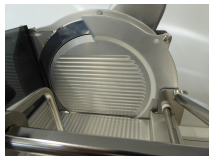

Overview

VS 12 D-V Ee

BIZERBA

Equipment number: 11865341

Description

The centerpiece consists of a powerful blade drive with intelligent Emotion® motor control. Thanks to the automatic depositing system, it enables contact-free depositing and a variety of depositing patterns for optimum presentation. The depositing system is made entirely of stainless steel and can be dismantled quickly and easily so that it can be cleaned completely and efficiently. The membrane keypad with intuitively designed operating symbols ensures extremely simple operation. Not only can the storage format be conveniently configured using direct keys, but the most frequently used 'PLUS' can also be permanently saved.

Product information

Year of construction:	2020
Condition:	Refurbished acc. to Bizerba standard
Surface:	Eloxal
Emotion:	Yes
Voltage variant:	240 V
Location:	Germany
Warranty:	6 month
Material number:	9090947 Fully Automatic Slicer