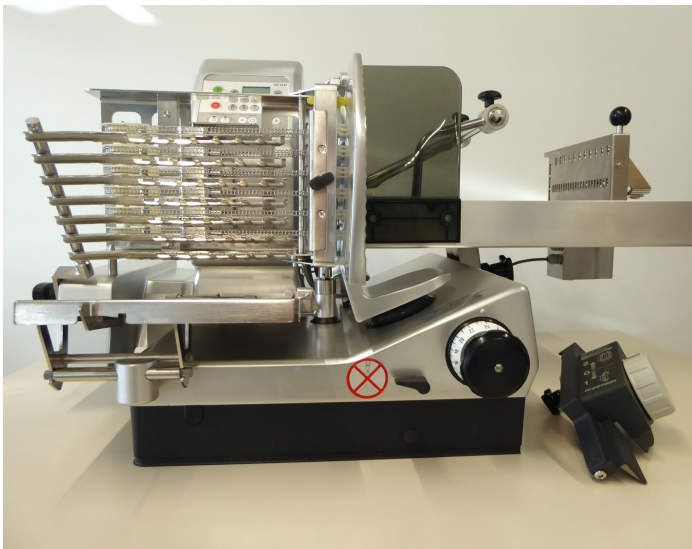

Overview

VS 12 D-V Ee

BIZERBA

Equipment number: 11865341

Description

The centerpiece consists of a powerful blade drive with intelligent Emotion® motor control. Thanks to the automatic depositing system, it enables contact-free depositing and a variety of depositing patterns for optimum presentation. The depositing system is made entirely of stainless steel and can be dismantled quickly and easily so that it can be cleaned completely and efficiently. The membrane keypad with intuitively designed operating symbols ensures extremely simple operation. Not only can the storage format be conveniently configured using direct keys, but the most frequently used 'PLUS' can also be permanently saved.

Product information

Year of construction:	2020
Condition:	Refurbished acc. to Bizerba standard
Surface:	Eloxal
Emotion:	Yes
Voltage variant:	240 V
Location:	Germany
Warranty:	6 month
Material number:	9090947 Fully Automatic Slicer