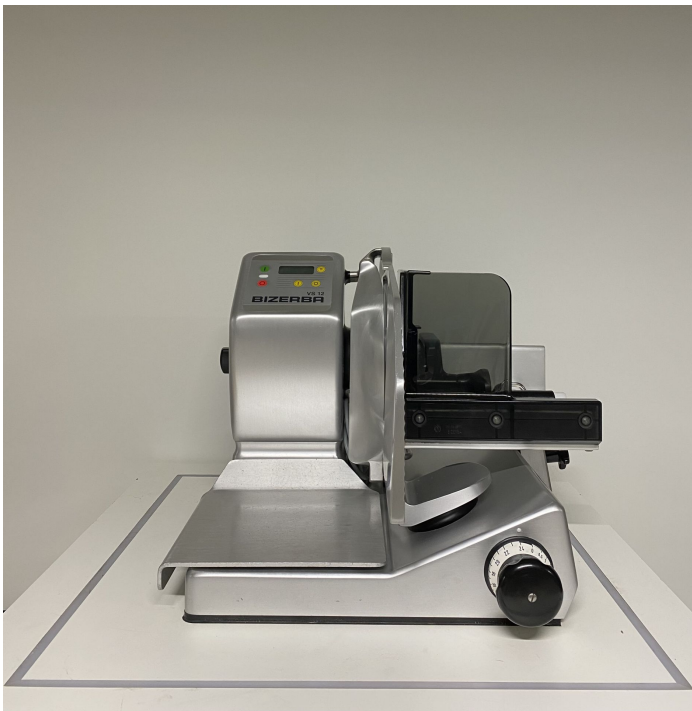

Overview

VS12 W

BIZERBA

Equipment number: 10801440

Description

Product information

Year of construction:	2011
Condition:	Refurbished acc. to Bizerba standard
Surface:	Eloxal
Scale:	Yes
Emotion:	No
Voltage variant:	240 V
Location:	Netherlands
Warranty:	None
Material number:	9090949 Manual Slicer