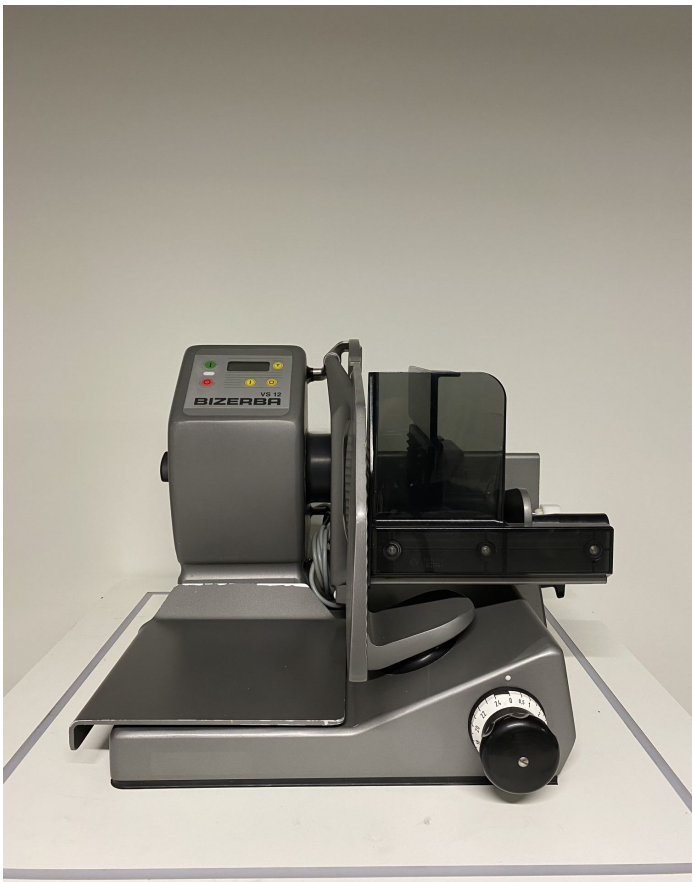

Overview

VS12 CW

BIZERBA

Equipment number: 10973524

Description

Product information

Year of construction:	2013
Condition:	Refurbished acc. to Bizerba standard
Surface:	Ceraclean
Scale:	Yes
Emotion:	No
Voltage variant:	240 V
Location:	Netherlands
Warranty:	6 month
Material number:	9090949 Manual Slicer