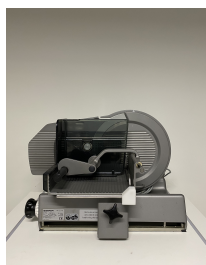

Overview

VS12 CW

BIZERBA

Equipment number: 10973524

Description

Product information

Year of construction:	2013
Condition:	Refurbished acc. to Bizerba standard
Surface:	Ceraclean
Scale:	Yes
Emotion:	No
Voltage variant:	240 V
Location:	Netherlands
Warranty:	6 month
Material number:	9090949 Manual Slicer