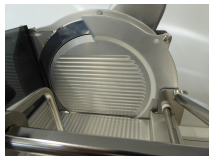

## Description

The centerpiece consists of a powerful blade drive with intelligent Emotion® motor control. Thanks to the automatic depositing system, it enables contact-free depositing and a variety of depositing patterns for optimum presentation. The depositing system is made entirely of stainless steel and can be dismantled quickly and easily so that it can be cleaned completely and efficiently. The membrane keypad with intuitively designed operating symbols ensures extremely simple operation. Not only can the storage format be conveniently configured using direct keys, but the most frequently used 'PLUS' can also be permanently saved.