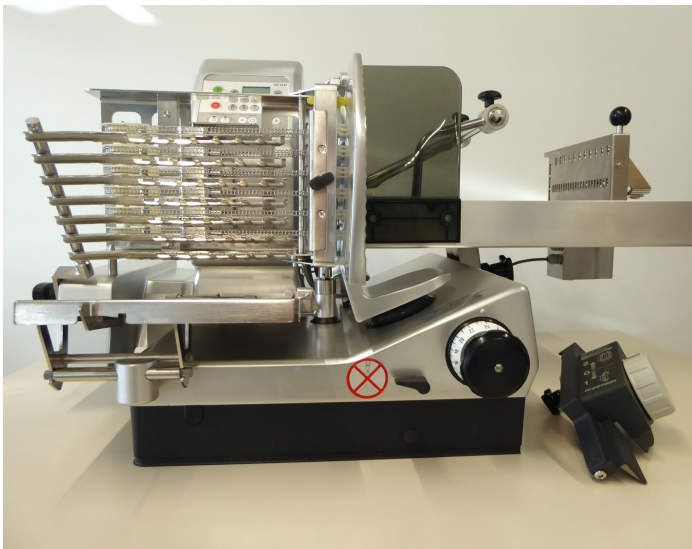

# BIZERBA

Equipment number: 11865341

## Description

The centerpiece consists of a powerful blade drive with intelligent Emotion® motor control. Thanks to the automatic depositing system, it enables contact-free depositing and a variety of depositing patterns for optimum presentation. The depositing system is made entirely of stainless steel and can be dismantled quickly and easily so that it can be cleaned completely and efficiently. The membrane keypad with intuitively designed operating symbols ensures extremely simple operation. Not only can the storage format be conveniently configured using direct keys, but the most frequently used 'PLUS' can also be permanently saved.

## Product information

<b>Year of construction:</b>	2020
<b>Condition:</b>	Refurbished acc. to Bizerba standard
<b>Surface:</b>	Eloxal
<b>Emotion:</b>	Yes
<b>Voltage variant:</b>	240 V
<b>Location:</b>	Germany
<b>Warranty:</b>	6 month
<b>Material number:</b>	9090947 Fully Automatic Slicer